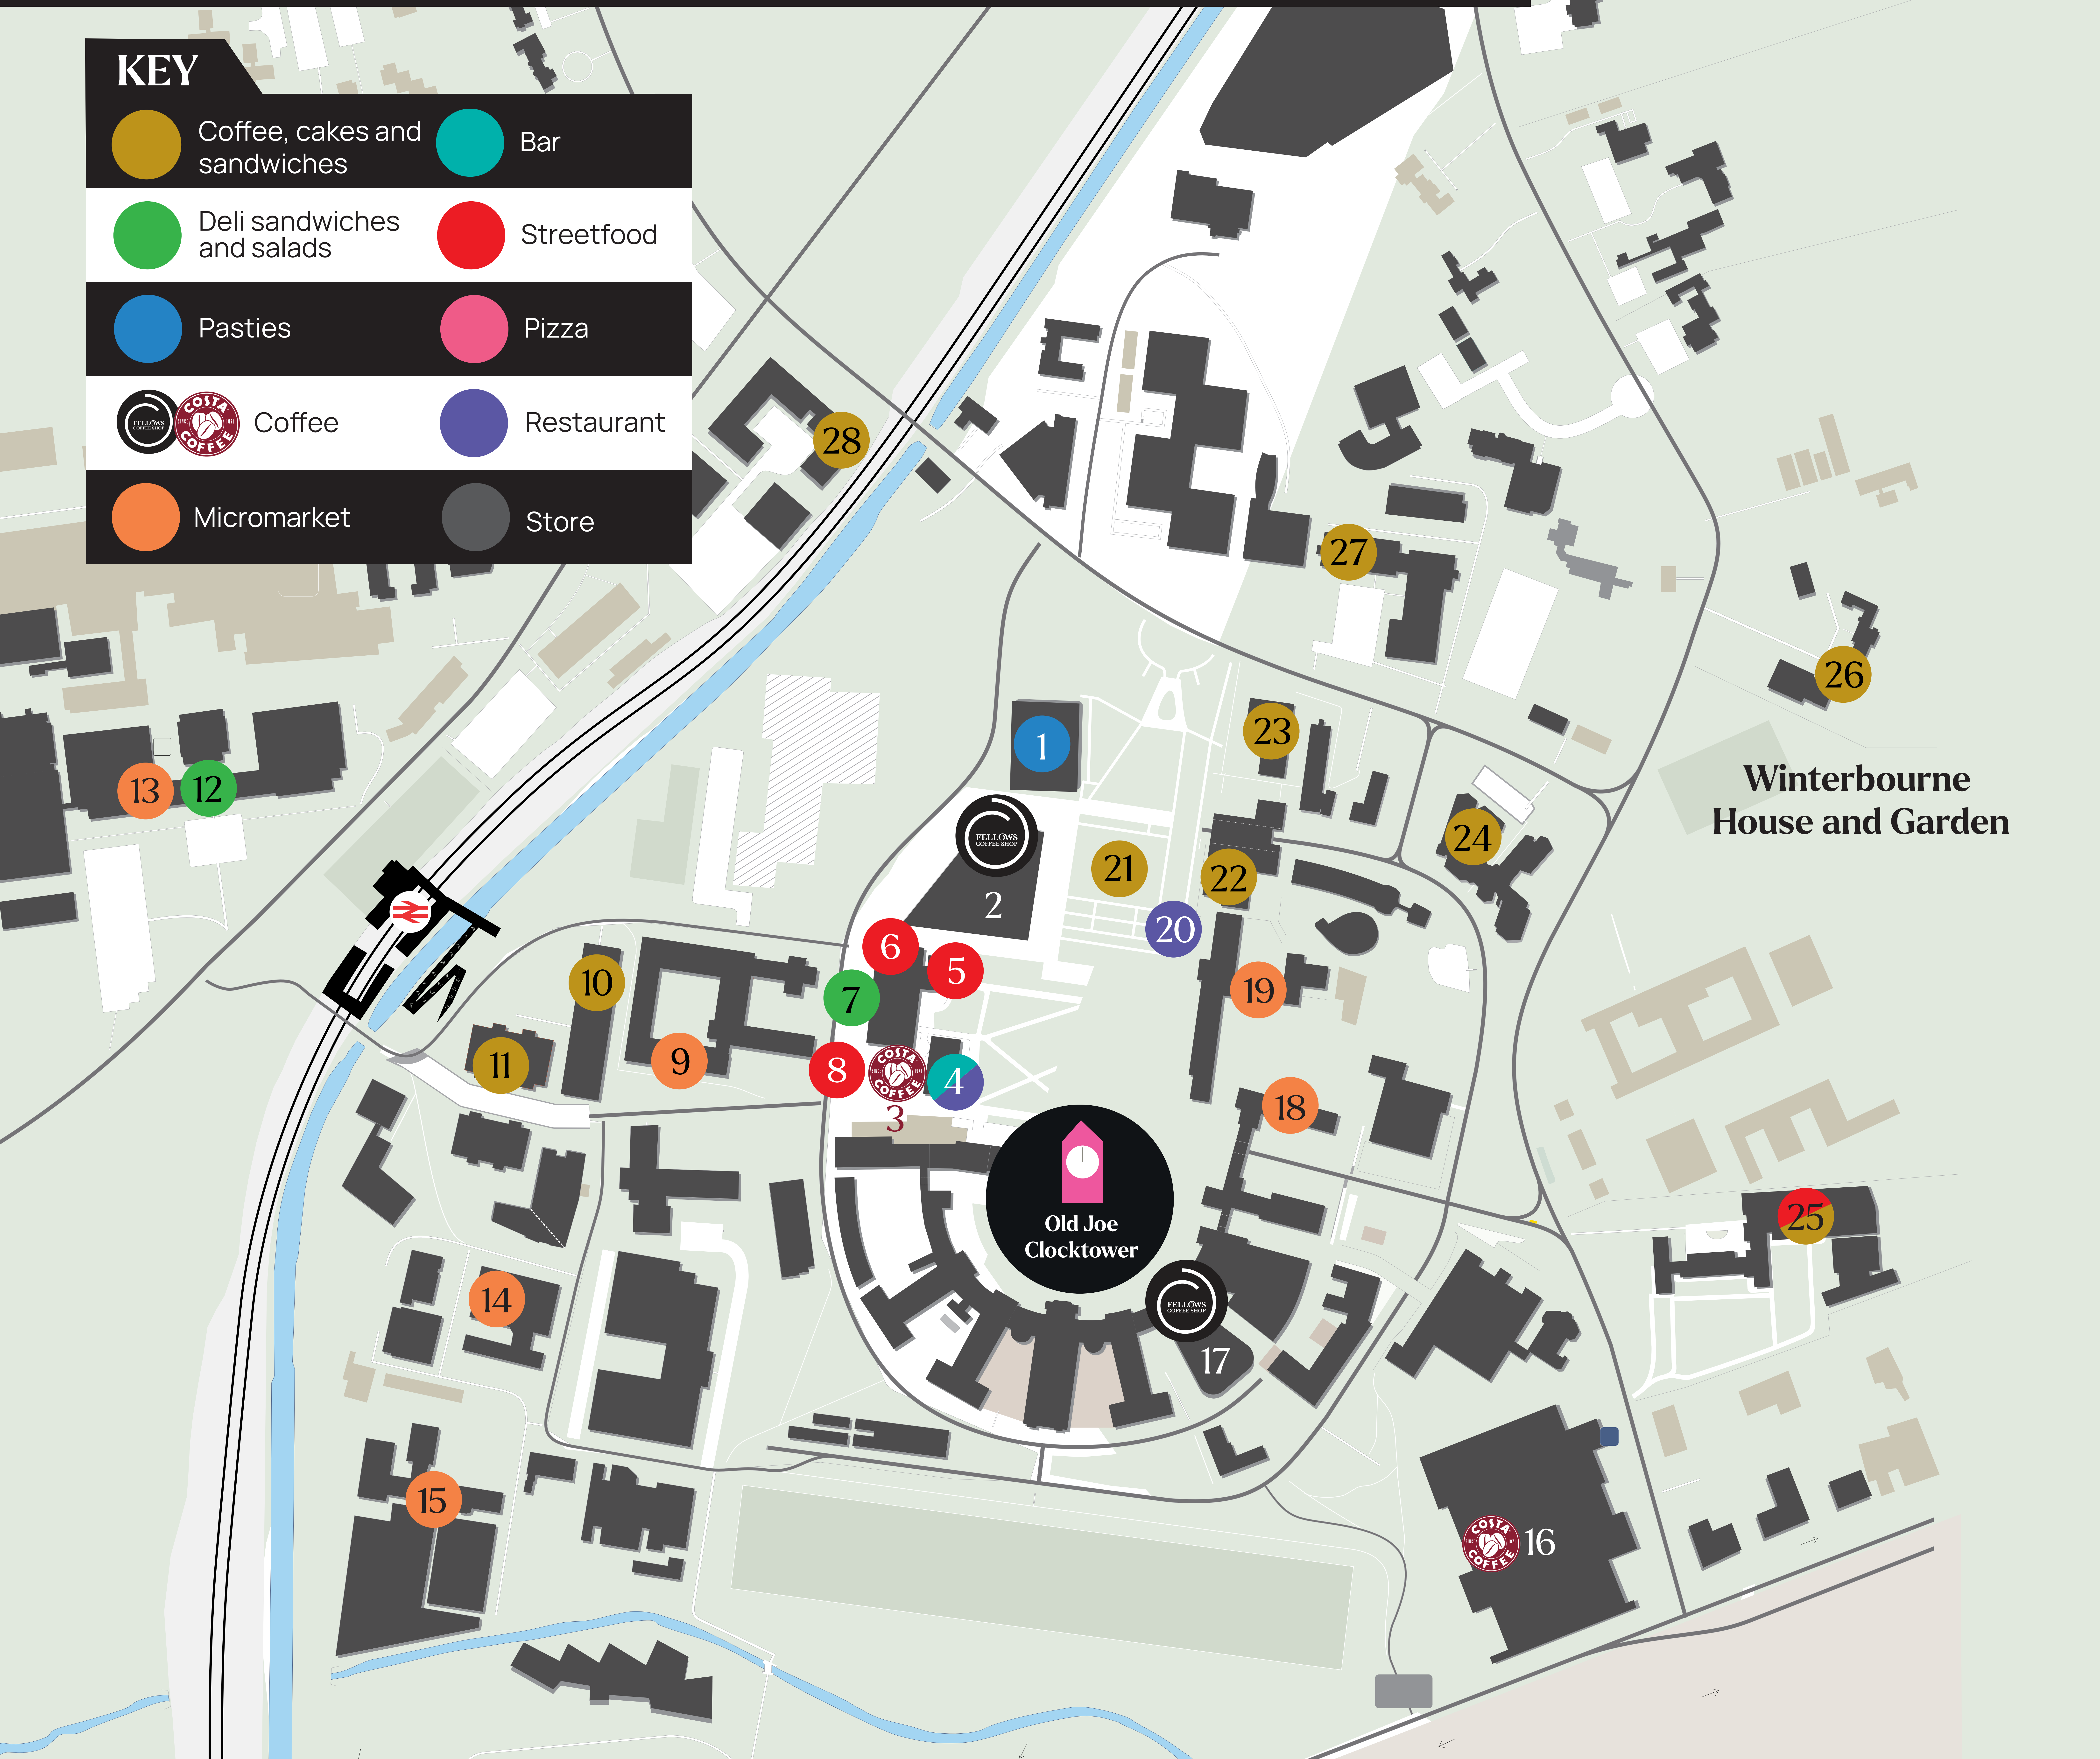

# Food and Drink

- 1 Atrium Café – Teaching & Learning Building
- 2 Fellows Coffee Shop – Library
- 3 Costa Coffee – University Centre
- 4 Bratby Bar – Staff House
- 5 Campus Infusion – University Centre
- 6 Cantina – University Centre
- 7 Metro – University Centre
- 8 Kimiko – University Centre
- 9 Micromarket – Biosciences Building
- 10 CTL – Collaborative Teaching Laboratory
- 11 Campus Express – Murray Learning Centre
- 12 Med Café – Medical School
- 13 Micromarket – Medical School
- 14 Micromarket – Chemical Engineering
- 15 Micromarket – SportEx
- 16 Costa Coffee – Sports & Fitness Centre
- 17 Fellows Coffee Shop – The Bramall

- 18 Micromarket – Physics
- 19 Micromarket – Mason Arts Lounge
- 20 Cuore – Green Heart
- 21 Horse Box – Green Heart
- 22 Muirhead Café – Muirhead Tower\*
- 23 Alan Walters Dessert Parlour – Alan Walters Building
- 24 Penny’s Café – Education Building
- 25 Café 1902 – Business School
- 26 Terrace Tea Room – Winterbourne House and Garden
- 27 Café 52 – Gisbert Kapp
- 28 Park Life Café – Birmingham Research Park
- 29 The Duck & Scholar – Shackleton, The Vale
- 30 Costcutter – Shackleton, The Vale
- 31 Shackleton Lounge – Shackleton, The Vale
- 32 Vale Infusion – Shackleton, The Vale

## KEY

- |  |                              |  |            |
|--|------------------------------|--|------------|
|  | Coffee, cakes and sandwiches |  | Bar        |
|  | Deli sandwiches and salads   |  | Streetfood |
|  | Pasties                      |  | Pizza      |
|  | Coffee                       |  | Restaurant |
|  | Micromarket                  |  | Store      |